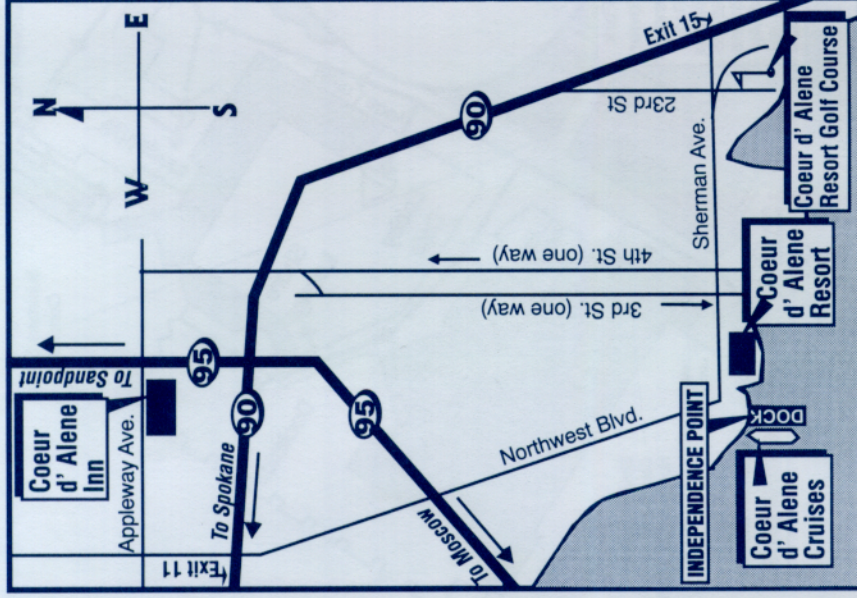

# Finding Your Way

The Coeur d'Alene  
A resort on the lake

## City of Coeur d'Alene

- RESTAURANTS**
- Beverly's
  - Dockside
  - Tito Macaroni's
  - Lobby Cafe
  - Shore Lounge
  - Whispers
  - Beachhouse
  - Mulligan's
- Lake Coeur d'Alene Cruises**
- Boardwalk Marina
  - Coeur d'Alene Shopping Plaza
  - Spa at Coeur d'Alene
  - Coeur d'Alene Inn
  - Coeur d'Alene Resort Golf Course

## Conference Center & Boardrooms

**Restaurants, Restrooms, Elevators & Boats to Golf Course**

**To Restaurants**

**Spa & Salon**

**Shopping Plaza & Tito Macaroni's**