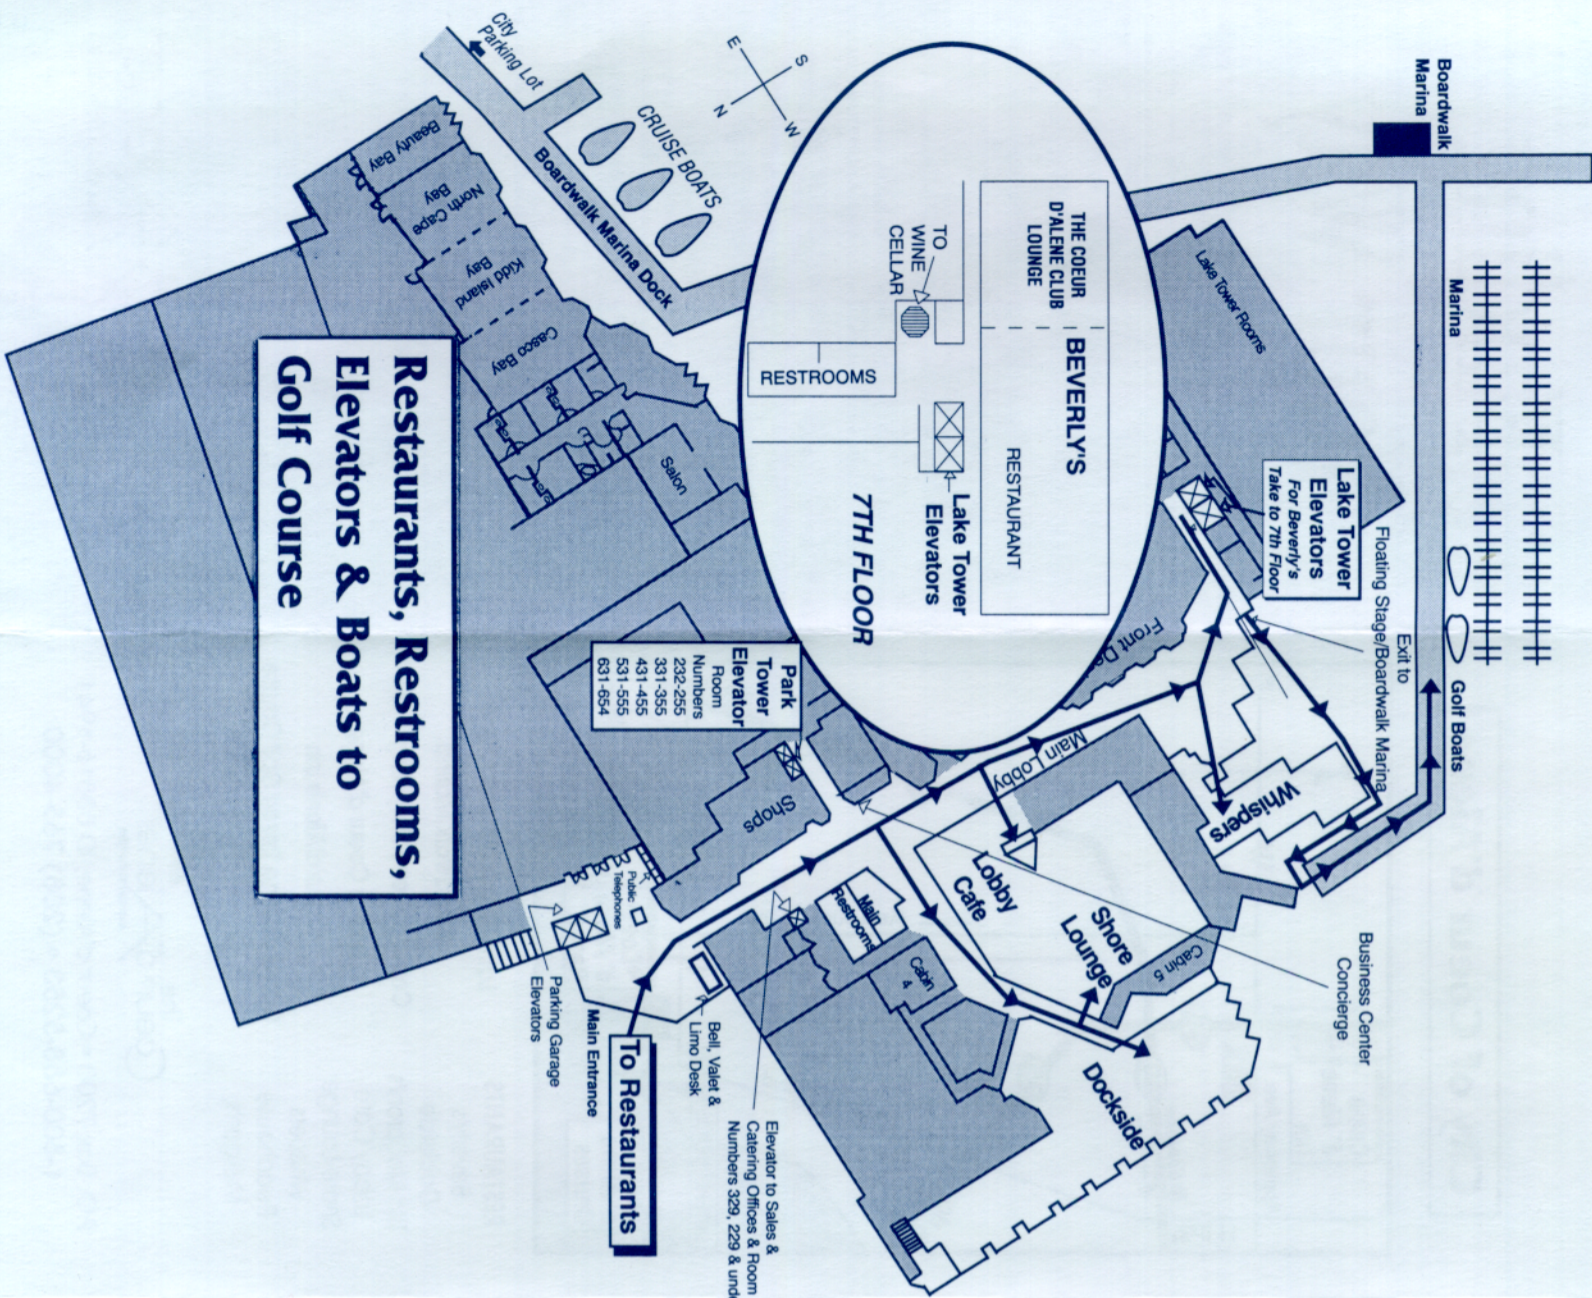

## City of Coeur d'Alene

- RESTAURANTS**
- Beverly's
  - Dockside
  - Tito Macaroni's
  - Lobby Cafe
  - Shore Lounge
  - Whispers
  - Beachhouse
  - Mulligan's
- Lake Coeur d'Alene Cruises**
- Boardwalk Marina
  - Coeur d'Alene Shopping Plaza
  - Spa at Coeur d'Alene
  - Coeur d'Alene Inn
  - Coeur d'Alene Resort Golf Course

## Conference Center & Boardrooms

**Restaurants, Restrooms, Elevators & Boats to Golf Course**

**To Restaurants**

**Spa & Salon**

**Shopping Plaza & Tito Macaroni's**