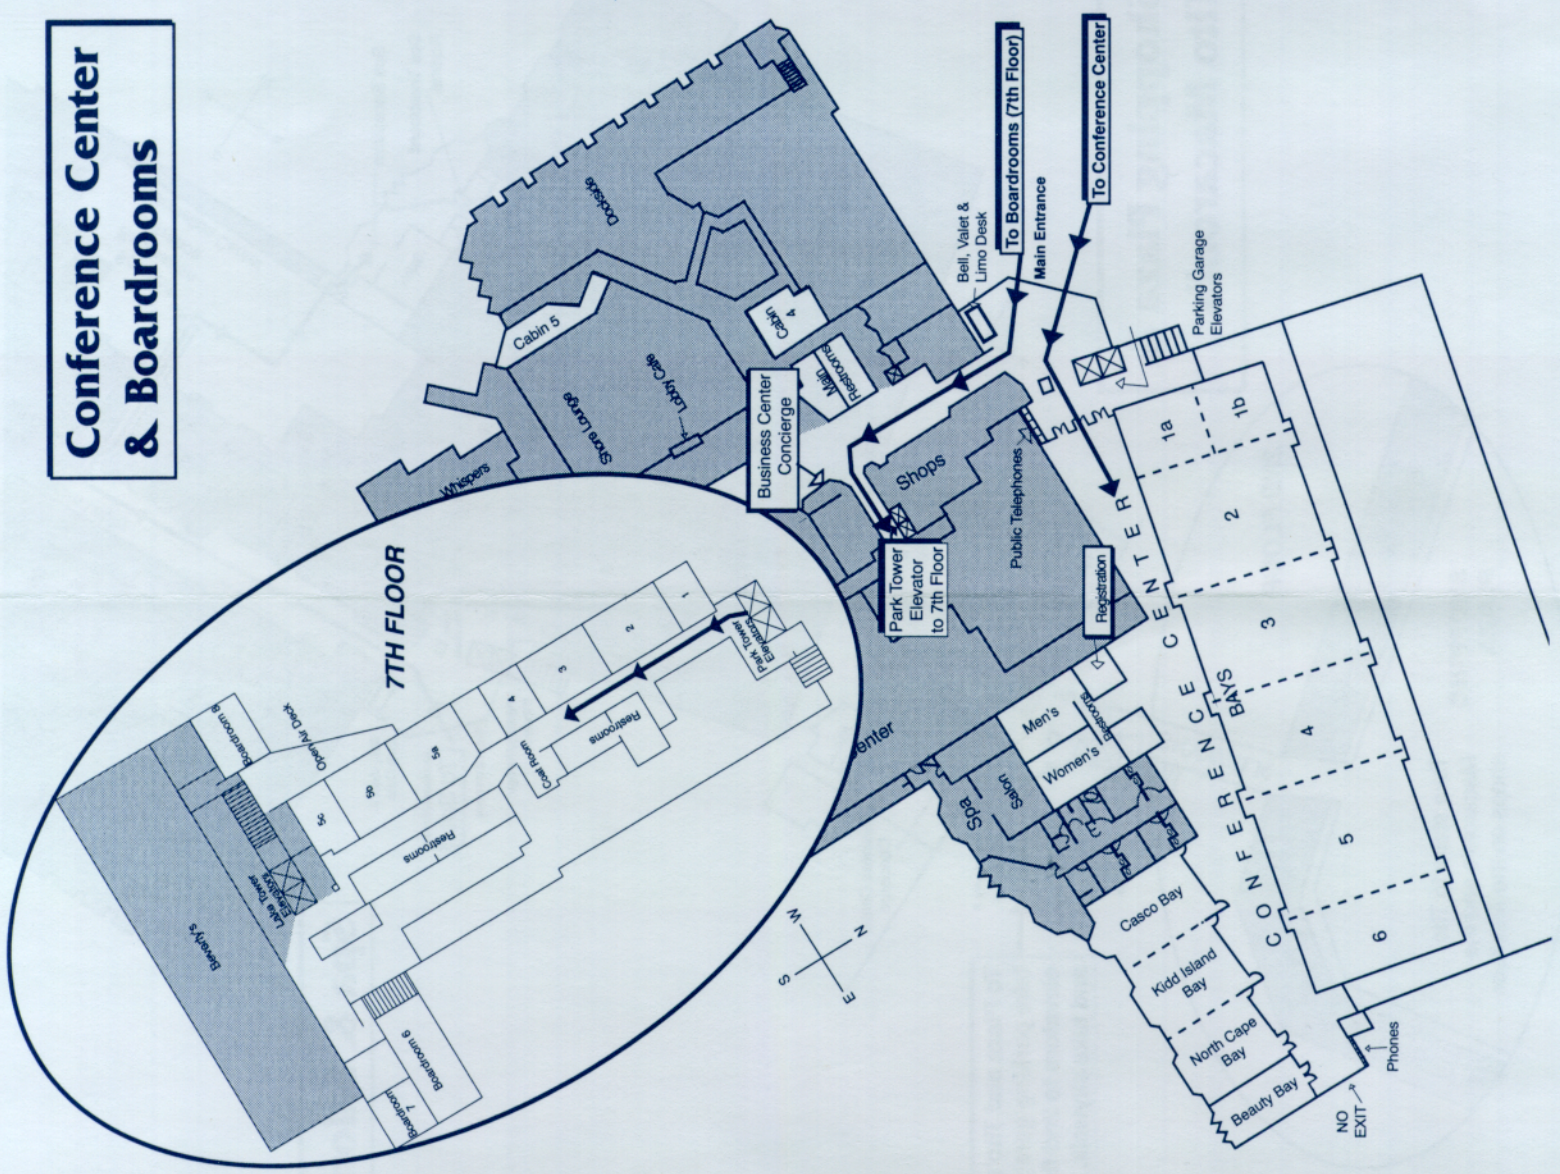

## City of Coeur d'Alene

- RESTAURANTS**
- Beverly's
  - Dockside
  - Tito Macaroni's
  - Lobby Cafe
  - Shore Lounge
  - Whispers
  - Beachhouse
  - Mulligan's
- Lake Coeur d'Alene Cruises**
- Boardwalk Marina
  - Coeur d'Alene Shopping Plaza
  - Spa at Coeur d'Alene
  - Coeur d'Alene Inn
  - Coeur d'Alene Resort Golf Course

## Conference Center & Boardrooms

**Restaurants, Restrooms, Elevators & Boats to Golf Course**

**To Restaurants**

**Spa & Salon**

**Shopping Plaza & Tito Macaroni's**